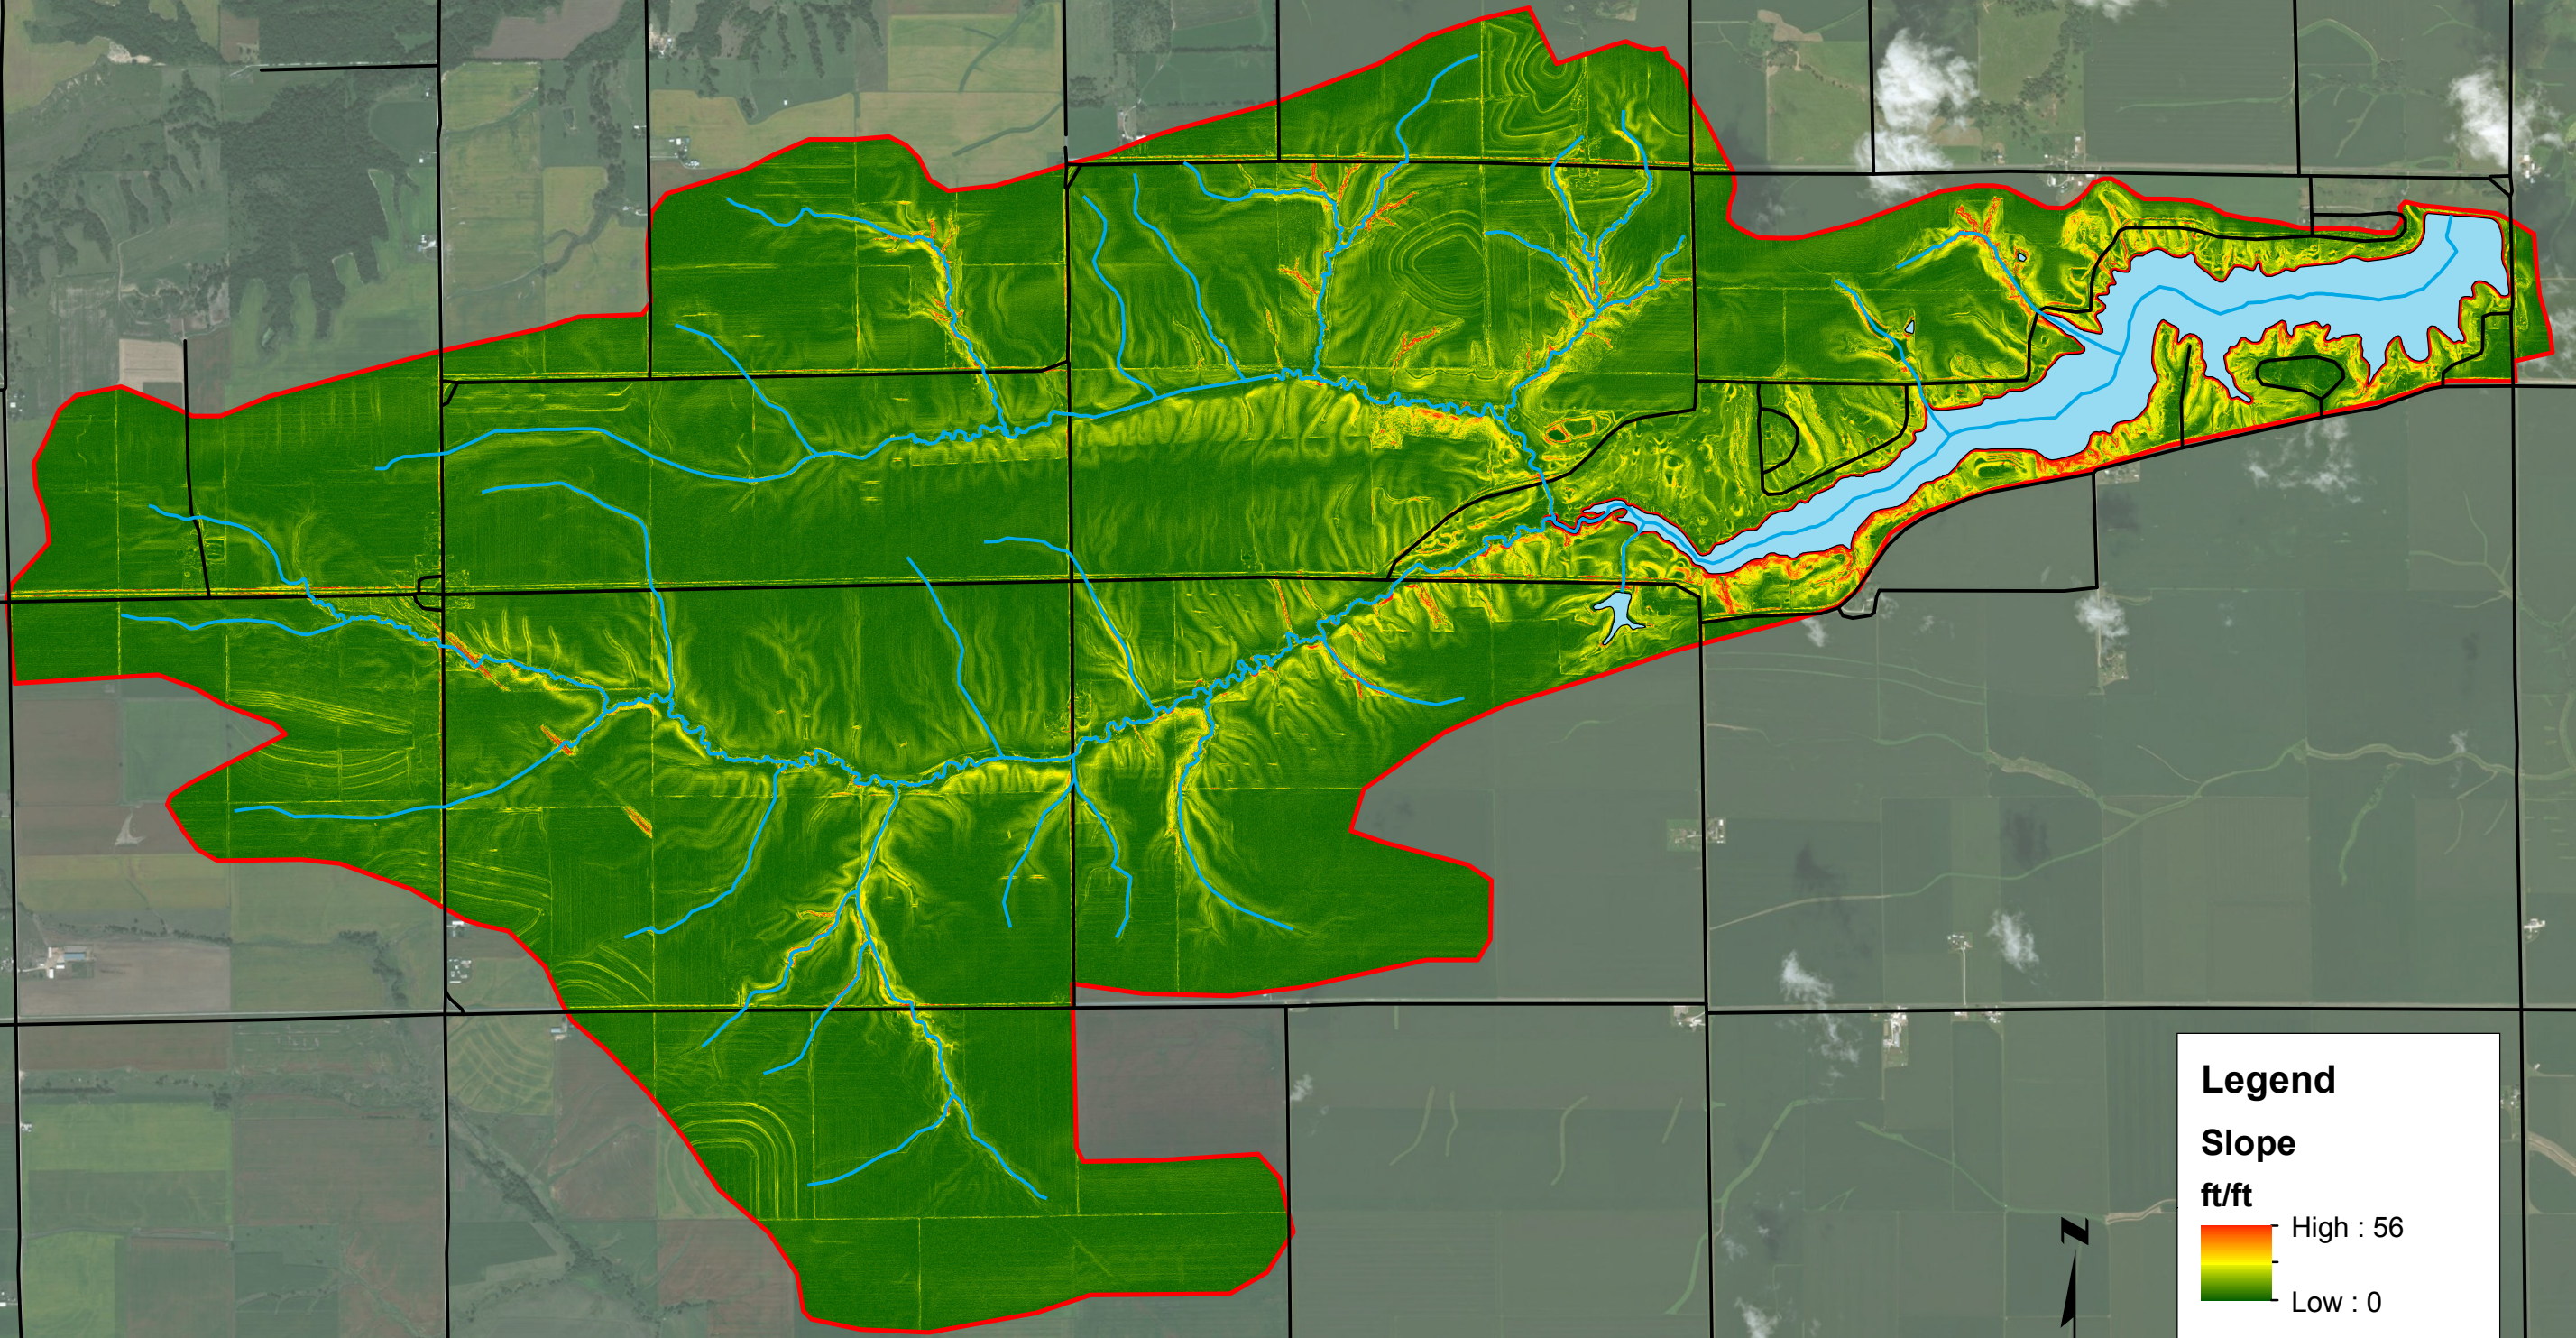

# LITTLE SWAN LAKE WATERSHED - SLOPE MAP

## Legend

### Slope

ft/ft

**KLINGNER**  
& ASSOCIATES, P. C.  
Engineers • Architects • Surveyors

Source: Esri, DigitalGlobe, GeoEye, Earthstar Geographics, CNES/Airbus DS, USDA, USGS, AEX, Getmapping, Aerogrid, IGN, IGP, swisstopo, and the GIS User Community